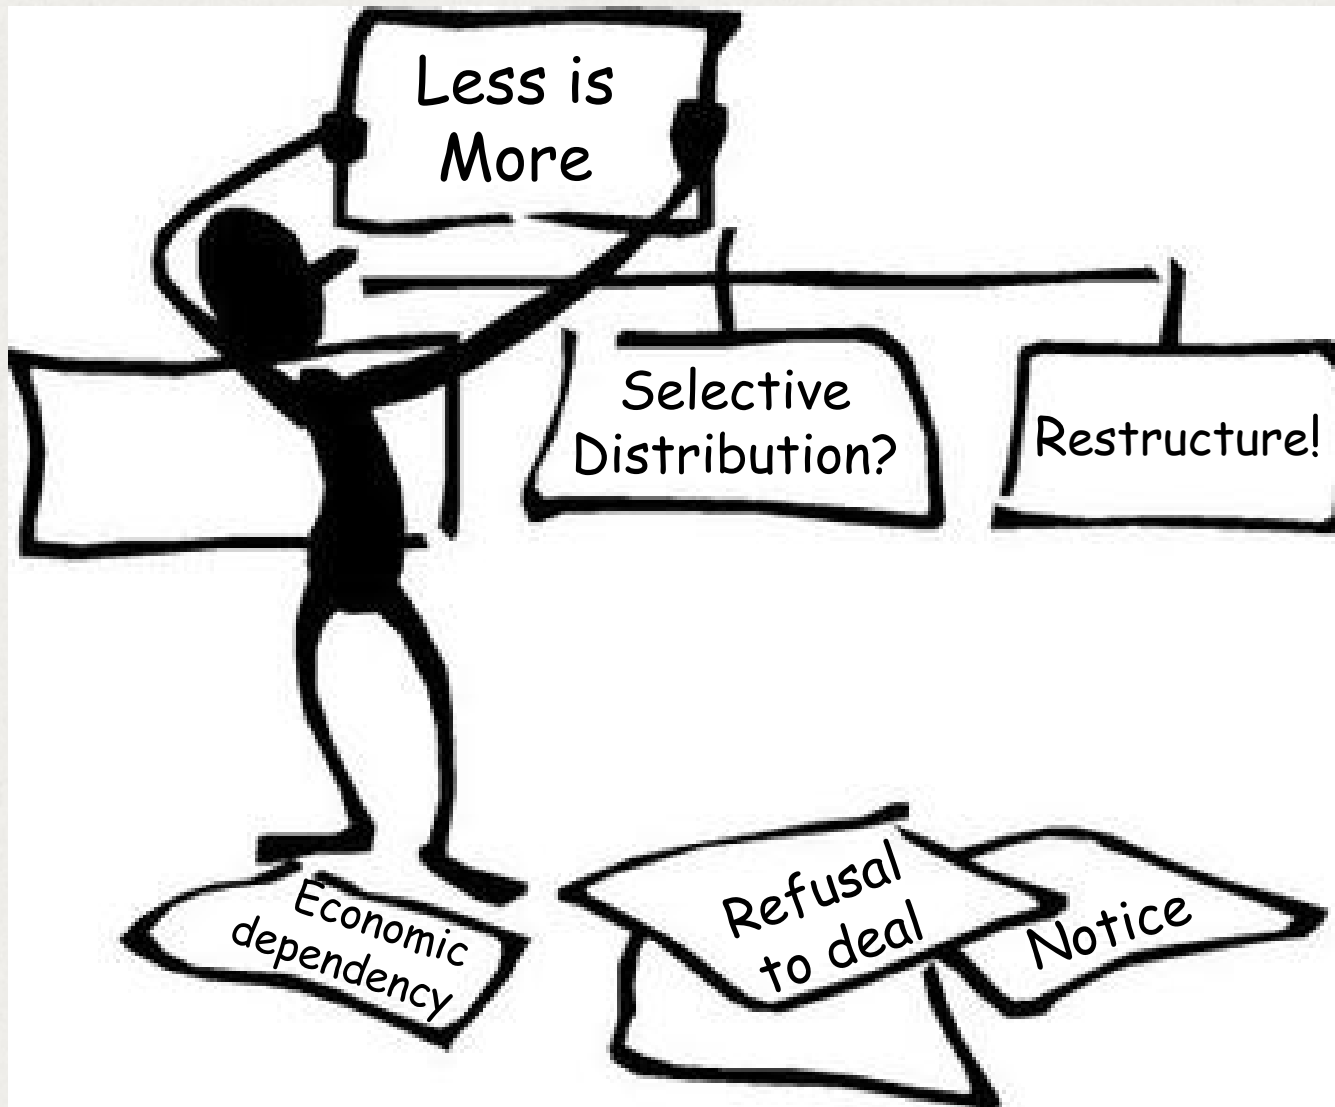

International Distribution Institute

Managing Resale Pricing

Edward Miller

IDI Agency & Distribution Expert – UK

Reed Smith, London & Paris

International Distribution Institute

A large, solid red circle is centered on the page, containing the main title text in white.

Structure the Network

International Distribution Institute

Power of Persuasion

x	✓
Fix Distribution margin	Provide retail price lists
Fix maximum discount	Link cost price to RRP
Conditional reimbursement/rebates	“Significant Influence”
Link to competitors’ price	“Strongly indicative”
Threats	“Efforts to influence”
Intimidation	“Discourage ... sale prices considered to be too low”
Warnings	“... a degree of freedom ... left to the reseller”
Penalties	
Delay/suspend deliveries	
Termination	

Special Offer!
Fix advertised price - go direct
to the UK Competition &
Markets Authority!

International Distribution Institute

Dynamic Pricing

A diagram on the left side of the slide features three white circles with light blue outlines, arranged vertically. They are connected by thin blue lines: one from the top circle to the middle, and another from the middle to the bottom. The top and bottom circles also have short lines extending outwards from their top-left and bottom-left edges, respectively.